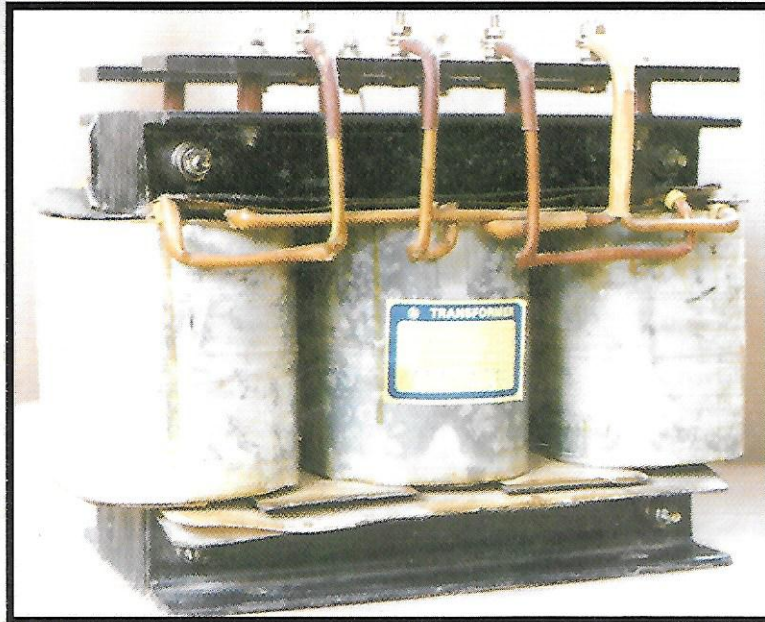

Product Range

Type of Transformer	Application
■ Inverter / Charger Transformer	UPS Systems
■ Buck-Boost Transformer	Servo Stabiliser
■ Auto Transformer	Stabiliser, Step-Up, Step-Down
■ Potential Transformer	Metering, Control Panel, Sensing
■ Current Transformer	Metering, Control Panel, Sensing
■ Isolation Transformer	Supply Isolation
■ Ferrite Core Transformer	SMPS, DC-DC Converter, Telecommunication Instrument
■ AC Choke	Harmonic Filter
■ DC Choke	Power Supply Filter
■ Delta-Delta / Star-Star Step Up / Step Down	Special Application

SARASWATHY ELECTRICALS

No. 24/D, Poonamallee Street, Ekkattuthangal, Chennai - 600 097.

Phone : 2346632 / 2331827